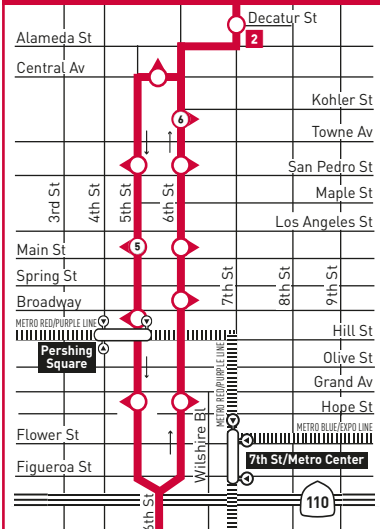

INSET MAP 1 - DOWNTOWN LOS ANGELES

LEGEND

- Line 720 Route
- Line 720 Route Ending at 4th & Broadway
- Rapid Stop
- Rapid Stop - Single Direction Only
- Rapid Stop Timepoint
- Rapid Stop Timepoint - Single Direction Only
- Discharge Only
- Metro Rail
- Metro Rail Station
- Metro Rail Station Entrance
- AV Antelope Valley Transit Authority
- BBB Santa Monica's Big Blue Bus
- C Culver CityBus
- CE LADOT Commuter Express
- FA LAX FlyAway
- ES El Sol Shuttle
- LD LADOT DASH
- M Montebello Bus Lines
- SC Santa Clarita Transit

MAP NOTES

- 1 Commerce Center**
- 2 Greyhound Bus Terminal**
- 3 Good Samaritan Hospital**
- 4 Wilshire/Vermont Customer Center**
- 5 Wiltern Theatre**
- 6 LA County Museum of Art**
- 7 UCLA**
- 8 Westwood Village**
Metro 2, 20, 234 (late nights, early mornings & weekends), 302, 602, 720, 734, 788; AV786; BBB1, 2, 8; Rapid 12, 17, 18; C6; Rapid 6; CE431, 534; CE573; SC792, 797
- 9 Hammer Museum**
- 10 Veteran's Hospital**
- 11 4th St & Wilshire Bl**
BBB2, 3, 9; Rapid 3
- 12 Third Street Promenade**
Metro 4 Owl, 20 Owl, 534, 704, 720; BBB1, 2, 3, 5, 7, 8, 9, 18
Rapid 3, 7, Rapid 10

INSET MAP 2 - WESTWOOD