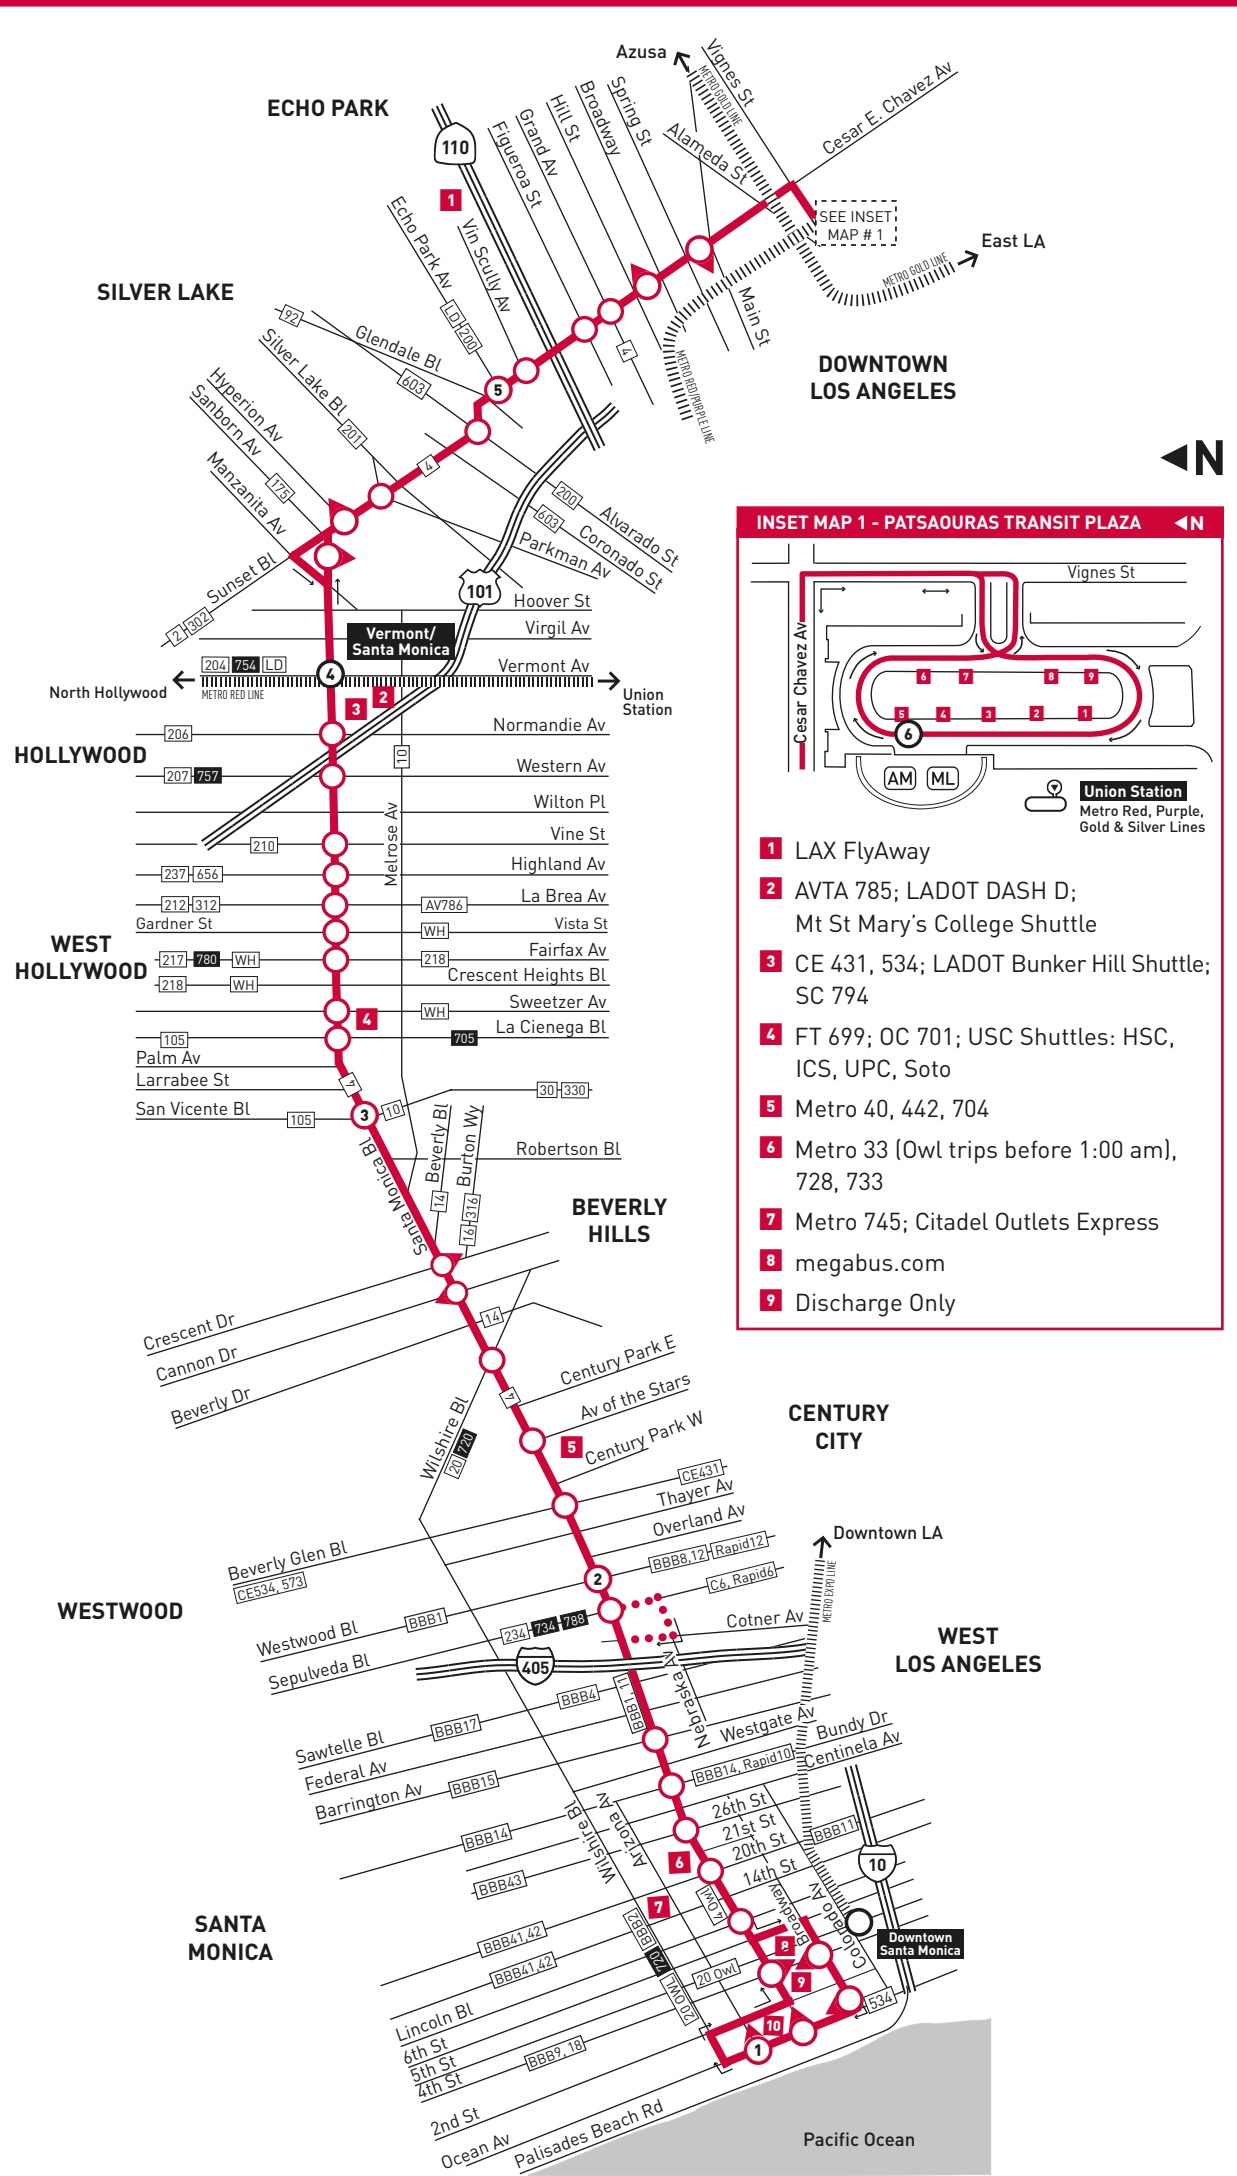

ROUTE MAP

1. #### INSET MAP 1 - PATSAOURAS TRANSIT PLAZA
1. LAX FlyAway
  2. AVTA 785; LADOT DASH D; Mt St Mary's College Shuttle
  3. CE 431, 534; LADOT Bunker Hill Shuttle; SC 794
  4. FT 699; OC 701; USC Shuttles: HSC, ICS, UPC, Soto
  5. Metro 40, 442, 704
  6. Metro 33 (Owl trips before 1:00 am), 728, 733
  7. Metro 745; Citadel Outlets Express
  8. megabus.com
  9. Discharge Only

1. #### LEGEND
2. Line 704 Route
   - Shortline Turnaround Loop at Nebraska & Sepulveda
   - Rapid Stop
   - Rapid Stop - Single Direction Only
   - Rapid Stop Timepoint
   - Metro Rail
   - Metro Rail Station
   - Metro Rail Station & Timepoint
   - Metrolink
   - Amtrak
   - AV Antelope Valley Transit Authority
   - BBB Santa Monica's Big Blue Bus
   - C Culver CityBus
   - FT Foothill Transit
   - CE LADOT Commuter Express
   - LD LADOT DASH
   - OC Orange County Bus
   - SC Santa Clarita Transit
   - WH West Hollywood Cityline

1. #### MAP NOTES
1. **Dodger Stadium**
  2. **Braille Institute**
  3. **LA City College**
  4. **West Hollywood City Hall**
  5. **Westfield Century City**
  6. **St. John's Hospital**
  7. **Santa Monica-UCLA Medical Center**
  8. **Santa Monica Bl & 4th St / Broadway & 4th St**
     Metro 4 Owl, 20 Owl, 534, 704, 720
     BBB 1, 2, 3, 5, 7, 8, 9, 18; Rapid 3, 7, 10
  9. **Third Street Promenade**
  10. **Ocean Av & Arizona Av**
      Metro 4 Owl, 33 Owl, 534, 704, 733; BBB 8; Rapid 10

If you're riding with a bike or other bulky items...

Please look for the yellow decal designating the open area where you can place them.