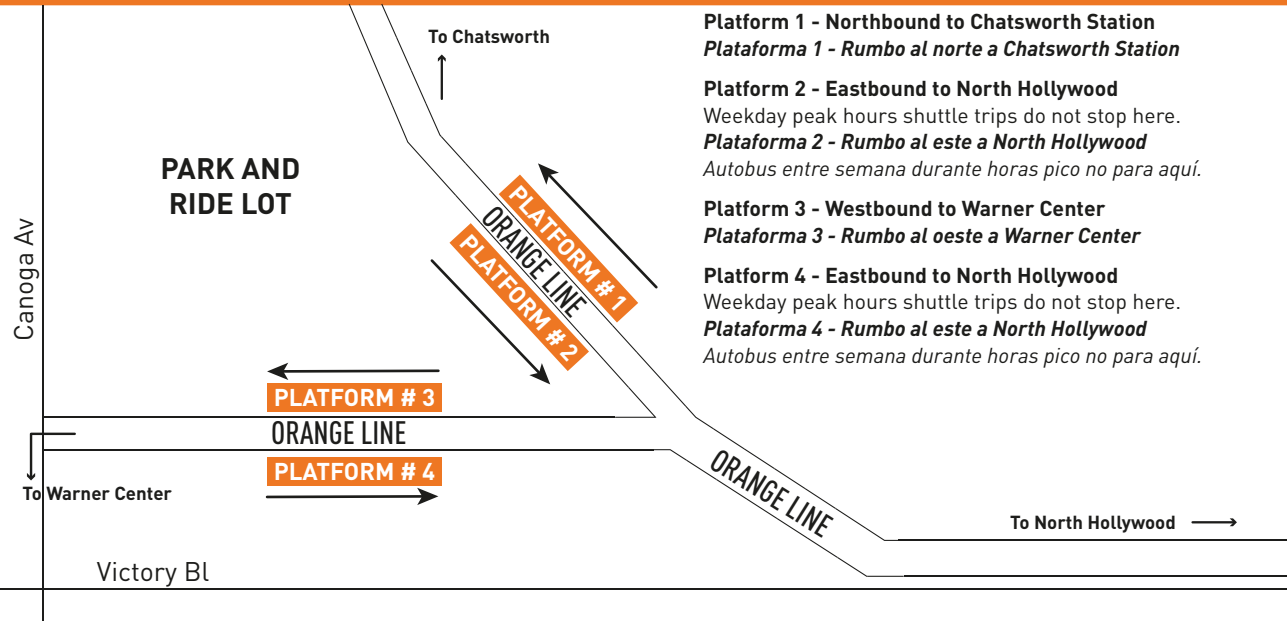

**Bus and Rail Lines Serving Metro Stations**

North Hollywood	Metro Red Line, 152, 154, 162, 183, 224, 237, 353, 501, 656 Owl; BB Media District, BB NoHo to Airport, CE549; C757	De Soto	164, 244, SC796
Laurel Canyon	230, 237	Canoga	164, 150, AV 787, SC796
Valley College	167, 237; CE549, LDVAN	Warner Center	150, 161, 164, 169, 245, 750, CE422, VISTA Highway 101/Conejo Connection; LA County Beach Bus
Woodman	154, 158	Sherman Way	162, 163
Van Nuys	154, 233, 237, 744, 788; LDVAN	Roscoe	152, 353
Sepulveda	234, 734, 788	Nordhoff	166, 364
Woodley	164, 237, LAX Flyaway	Chatsworth	158, 166, 167, 244, 245, 364; CE419; SC791; SV-C; Metrolink Ventura County Line; AMTRAK
Balboa	164, 236; CE573, CE574		
Reseda	240, 744		
Tampa	242		
Pierce College	164, 243		

North Hollywood Bus Plaza Shown in Rear

**INSET MAP - CANOGA STATION**

**LEGEND**

	<b>Metro Orange Line</b>		<b>Paid Parking</b>
	<b>Metro Red Line (To Union Station)</b>		<b>Amtrak Station</b>
	<b>Metro Rapid Lines</b>		<b>Metrolink Station</b>
	<b>Chatsworth-Warner Ctr Shuttle</b>		<b>Transit Center</b>
	<b>Metrolink/Amtrak</b>	<b>AV</b>	<b>Antelope Valley Transit Authority</b>
	<b>Metro Rapid Stops</b>	<b>BB</b>	<b>Burbank Bus</b>
	<b>Metro Orange Line Station</b>	<b>CE</b>	<b>LADOT Commuter Express</b>
	<b>Westbound only Timepoint</b>	<b>LD</b>	<b>LADOT Dash</b>
	<b>Eastbound only Timepoint</b>	<b>SC</b>	<b>Santa Clarita Transit</b>
	<b>Timetable Timepoint</b>	<b>SV</b>	<b>Simi Valley Transit</b>
	<b>Parking</b>	<b>VISTA</b>	<b>Ventura Intercity Service Transit Authority</b>

# Metro Orange Line

*Durante el mediodía cuando el servicio de enlace no opera, usuarios viajando entre las estaciones Warner Ctr y Chatsworth pueden abordar Metro Orange Line con servicio regular y transbordar en la estación Canoga.*