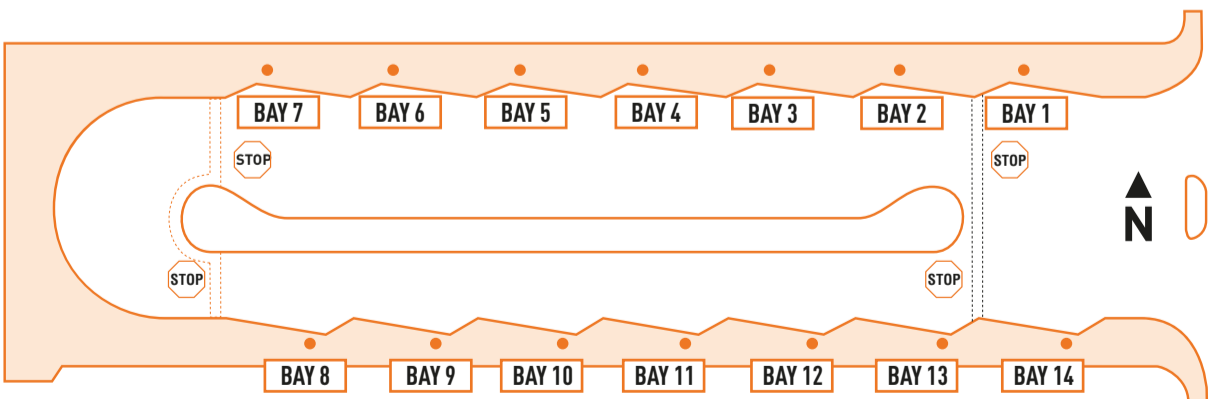

Metro Orange Line

Eastbound (Approximate Times)

TARZANA	LAKE BALBOA	VAN NUYS	NORTH HOLLYWOOD
Reseda Station	Balboa Station	Van Nuys Station C	North Hollywood Station
1:59A 2:59	2:04A 3:04	2:12A 3:12	2:25A 3:25

Westbound (Approximate Times)

NORTH HOLLYWOOD	VALLEY GLEN	VAN NUYS	TARZANA
North Hollywood Station	Valley College Station	Sepulveda Station D	Reseda Station
1:32A 2:32	1:41A 2:41	1:49A 2:49	1:58A 2:58

Late Night Friday - Saturday Only

Metro Orange Line

Eastbound (Approximate Times)

CHATSWORTH	WARNER CENTER	CANOGA PARK	WINNETKA	LAKE BALBOA	VAN NUYS	NORTH HOLLYWOOD
Chatsworth Station	Warner Center Station	Canoga Station A	Pierce College Station	Balboa Station	Van Nuys Station	North Hollywood Station
1:00A 1:20 1:40 2:00 2:33	1:14A 1:34 1:54 2:14 2:47	1:18A 1:38 1:58 2:18 2:51	1:21A 1:41 2:01 2:21 2:54	1:31A 1:51 2:11 2:31 3:04	1:39A 1:59 2:19 2:39 3:12	1:52A 2:12 2:32 2:52 3:25

Late Night Friday - Saturday Only

Metro Orange Line

Westbound (Approximate Times)

NORTH HOLLYWOOD	VALLEY GLEN	VAN NUYS	TARZANA	CANOGA PARK	WARNER CENTER	CHATSWORTH
North Hollywood Station	Valley College Station	Sepulveda Station	Reseda Station	Canoga Station B	Warner Center Station	Chatsworth Station
1:20A 1:40 2:00 2:20 2:40 3:00	1:29A 1:49 2:09 2:29 2:49 3:09	1:37A 1:57 2:17 2:37 2:57 3:17	1:46A 2:06 2:26 2:46 3:06 3:26	1:56A 2:16 2:36 2:56 3:16 3:36	2:01A 2:21 2:41 3:01 3:21 3:41	2:16A 2:36 2:56 3:16 3:36 3:56

BUS BAY ASSIGNMENTS

- **Bay 1** Burbank Bus - Media Center
- **Bay 2** 152-353
- **Bay 3** 152-353
- **Bay 4** 501
- **Bay 5** 501
- **Bay 6** Burbank Bus - Airport
- **Bay 7** Discharge Only

- **Bay 8** 154
- **Bay 9** 183 East
- **Bay 10** 183 West
- **Bay 11** Layover
- **Bay 12** Layover - Line 162
- **Bay 13** Layover - Line 224
- **Bay 14** Layover - SC Line 757