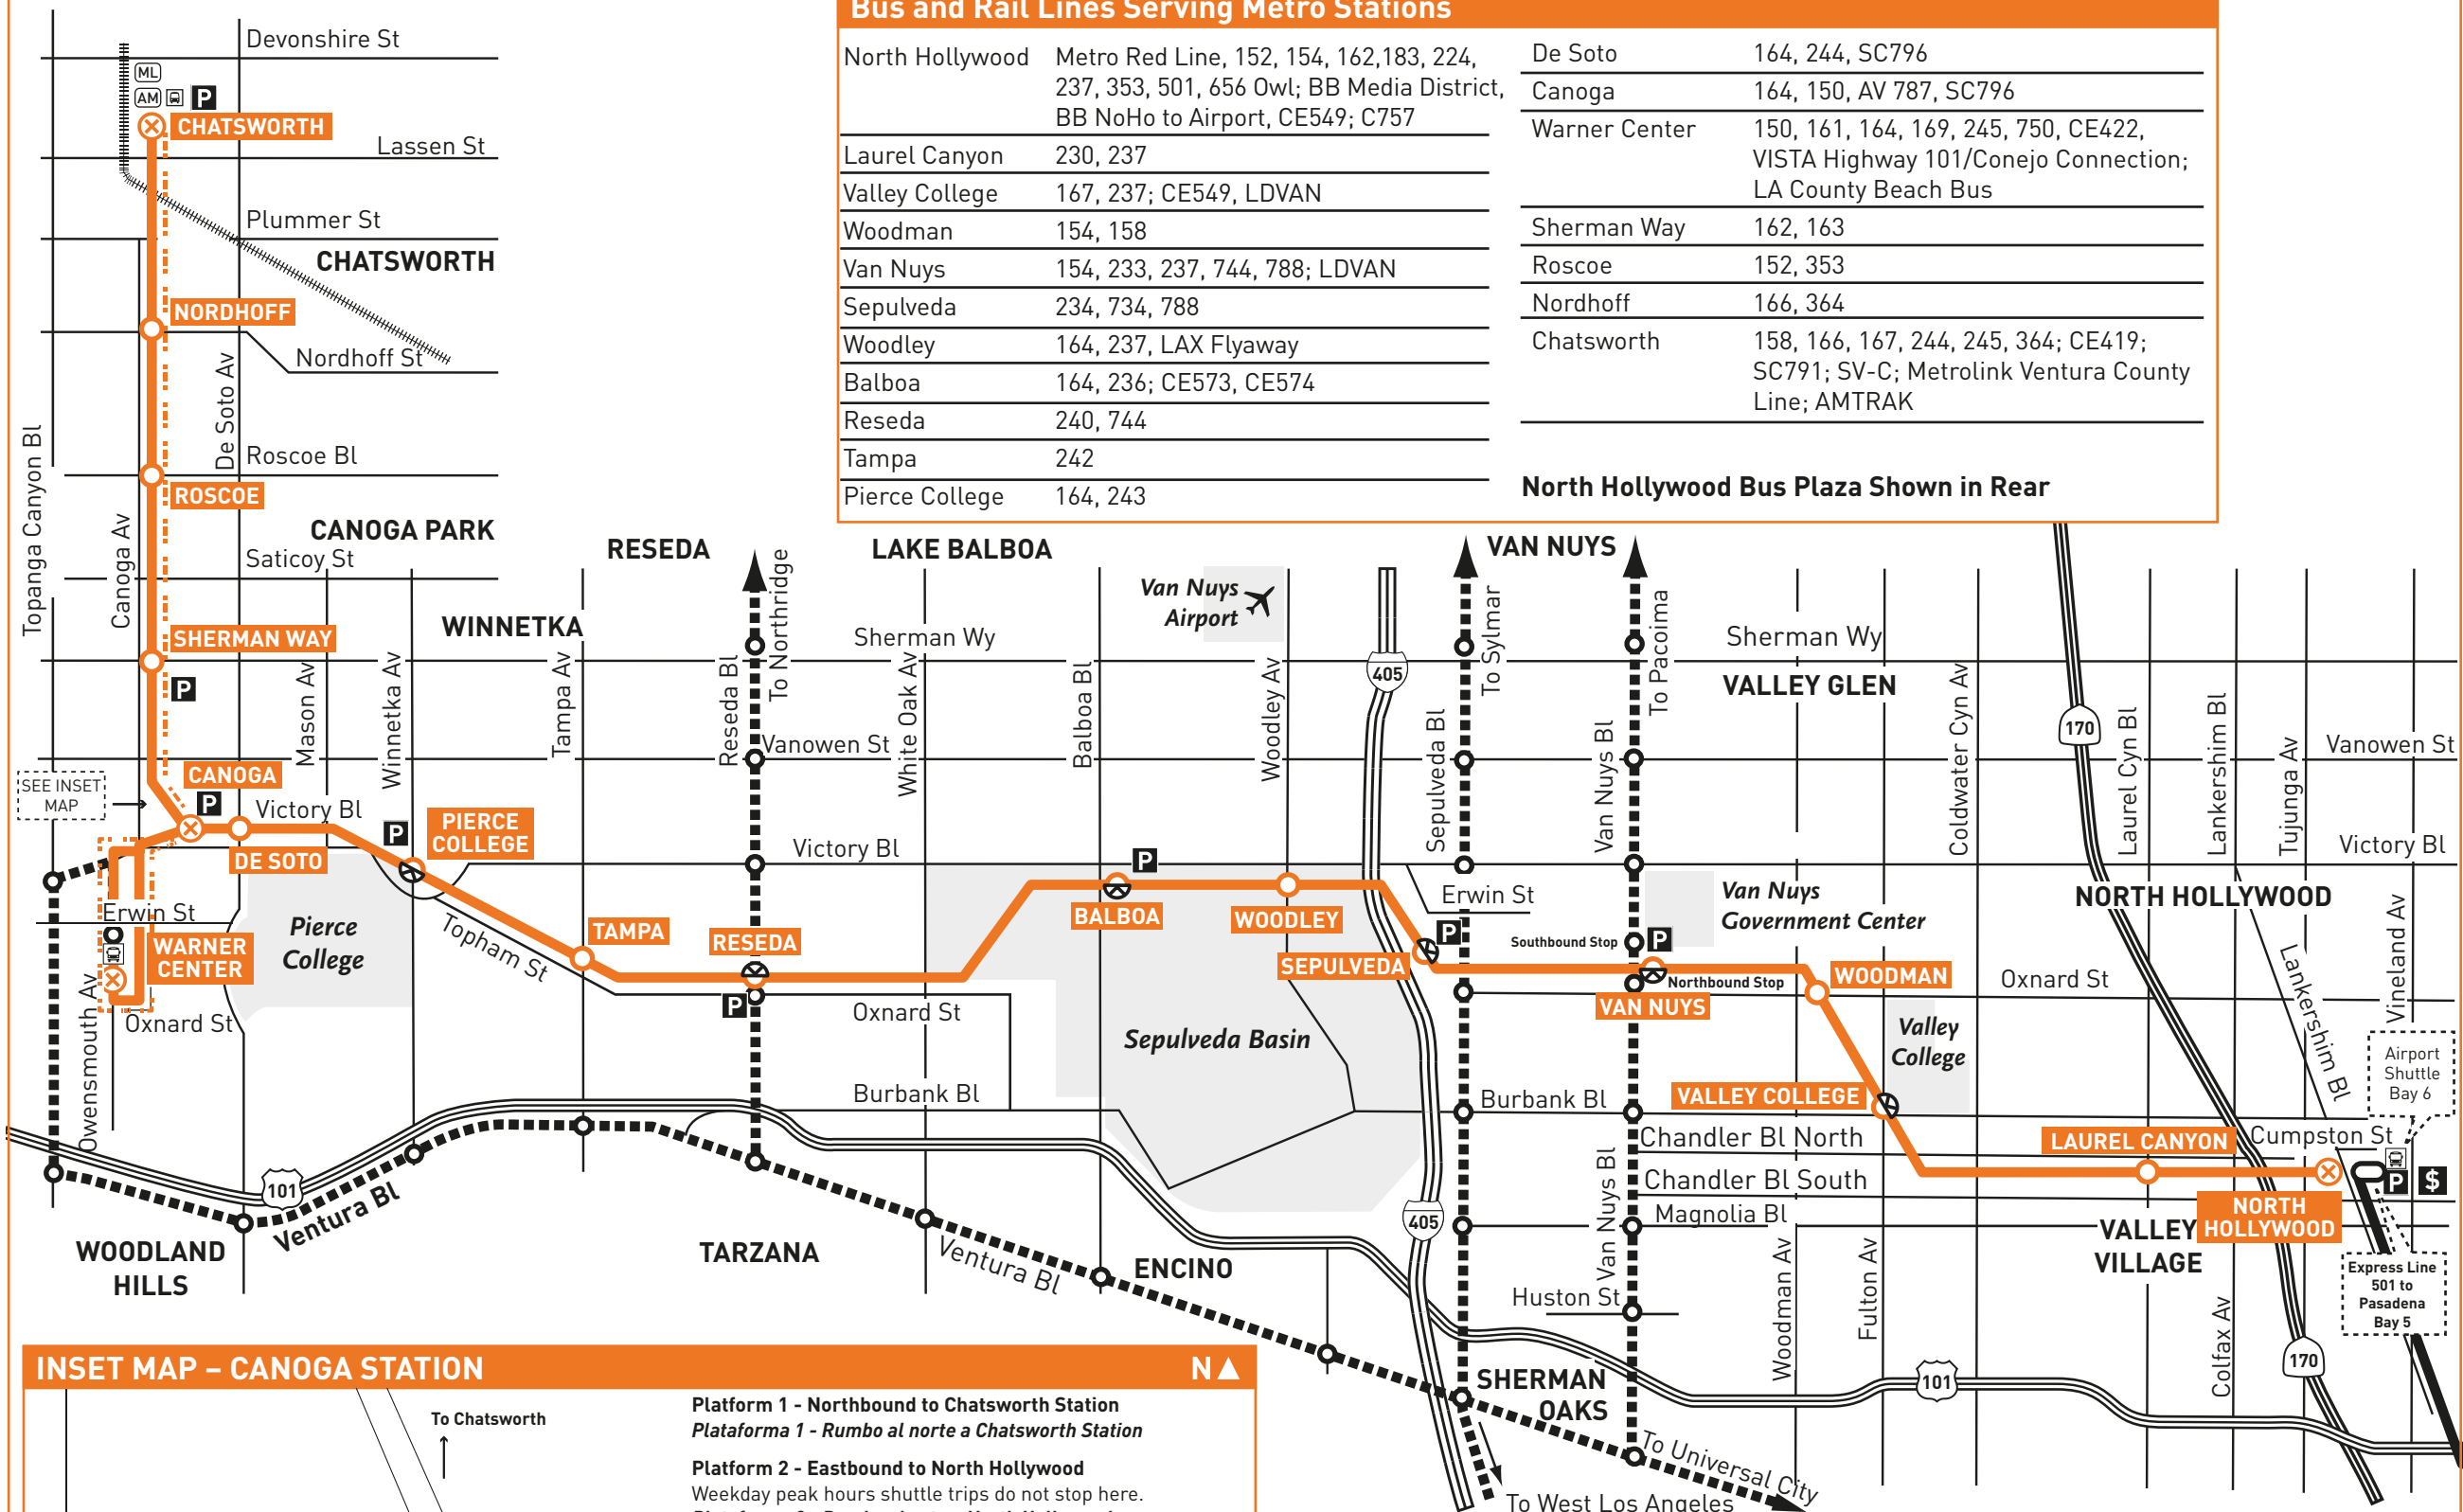

**Bus and Rail Lines Serving Metro Stations**

North Hollywood	Metro Red Line, 152, 154, 162, 183, 224, 237, 353, 501, 656 Owl; BB Media District, BB NoHo to Airport, CE549; C757	De Soto	164, 244, SC796
Laurel Canyon	230, 237	Canoga	164, 150, AV 787, SC796
Valley College	167, 237; CE549, LDVAN	Warner Center	150, 161, 164, 169, 245, 750, CE422, VISTA Highway 101/Conejo Connection; LA County Beach Bus
Woodman	154, 158	Sherman Way	162, 163
Van Nuys	154, 233, 237, 744, 788; LDVAN	Roscoe	152, 353
Sepulveda	234, 734, 788	Nordhoff	166, 364
Woodley	164, 237, LAX Flyaway	Chatsworth	158, 166, 167, 244, 245, 364; CE419; SC791; SV-C; Metrolink Ventura County Line; AMTRAK
Balboa	164, 236; CE573, CE574		
Reseda	240, 744		
Tampa	242		
Pierce College	164, 243		

North Hollywood Bus Plaza Shown in Rear

**INSET MAP - CANOGA STATION**

**LEGEND**

	<b>Metro Orange Line</b>		<b>Paid Parking</b>
	<b>Metro Red Line (To Union Station)</b>		<b>Amtrak Station</b>
	<b>Metro Rapid Lines</b>		<b>Metrolink Station</b>
	<b>Chatsworth-Warner Ctr Shuttle</b>		<b>Transit Center</b>
	<b>Metrolink/Amtrak</b>	<b>AV</b>	<b>Antelope Valley Transit Authority</b>
	<b>Metro Rapid Stops</b>	<b>BB</b>	<b>Burbank Bus</b>
	<b>Metro Orange Line Station</b>	<b>CE</b>	<b>LADOT Commuter Express</b>
	<b>Westbound only Timepoint</b>	<b>LD</b>	<b>LADOT Dash</b>
	<b>Eastbound only Timepoint</b>	<b>SC</b>	<b>Santa Clarita Transit</b>
	<b>Timetable Timepoint</b>	<b>SV</b>	<b>Simi Valley Transit</b>
	<b>Parking</b>	<b>VISTA</b>	<b>Ventura Intercity Service Transit Authority</b>

# Metro Orange Line

*Durante el mediodía cuando el servicio de enlace no opera, usuarios viajando entre las estaciones Warner Ctr y Chatsworth pueden abordar Metro Orange Line con servicio regular y transbordar en la estación Canoga.*